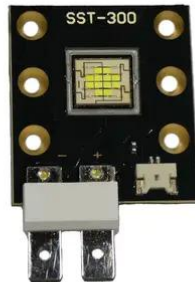

LED COB 180W 8300K LED TMH-S180 (SST-300 WT-180S56P12)

Art.n.: E6519909
GTIN: 4026397707465

LED COB 180W 8300K LED TMH-S180 (SST-300 WT-180S56P12)

Art.n.: E6519909
GTIN: 4026397707465

Features :
