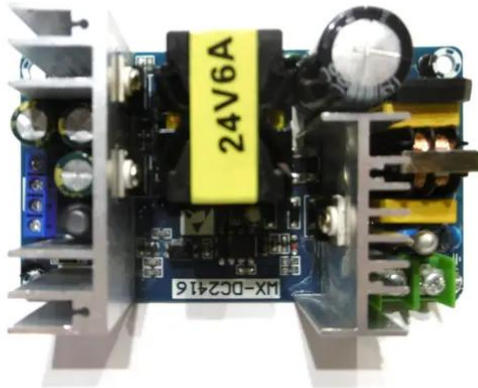

## Pcb (Power supply) 24V/6A EPA-100BT (WX-DC2416)

Art.n.: E6519826  
GTIN: 4026397703771

---

## Pcb (Power supply) 24V/6A EPA-100BT (WX-DC2416)

Art.n.: E6519826  
GTIN: 4026397703771

**Features :**

---