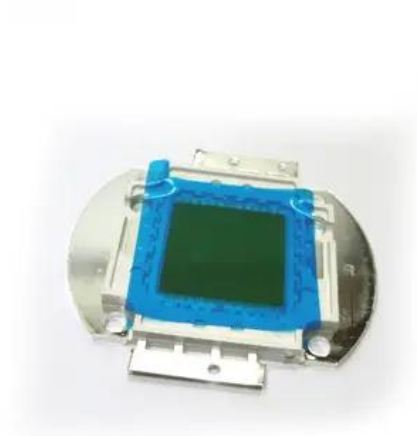

# LED COB 200W WW Theatre COB 200 WW (200WW)

Art.n.: E6519593

GTIN: 4026397689143

---

---