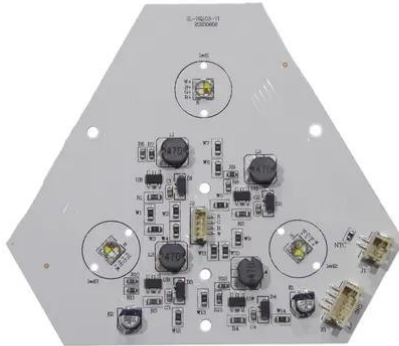

Pcb (LED) AKKU IP TL-3 QCL Trusslight CRMX

Art.n.: E6512548
GTIN: 4026397755411

Pcb (LED) AKKU IP TL-3 QCL Trusslight CRMX

Art.n.: E6512548
GTIN: 4026397755411

Features :
