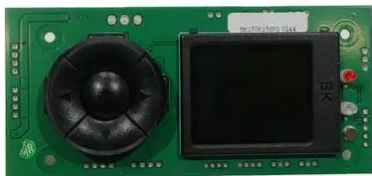

## Pcb (Display) LED TMH-W375 Matrix Moving-Head Wash Zoom

**Art.n.: E6512405**  
GTIN: 4026397750775

**Prezzo di listino: 78.72 €**  
incl. 19% IVA

---

## Pcb (Display) LED TMH-W375 Matrix Moving-Head Wash Zoom

**Art.n.: E6512405**  
GTIN: 4026397750775

**Features :**

---