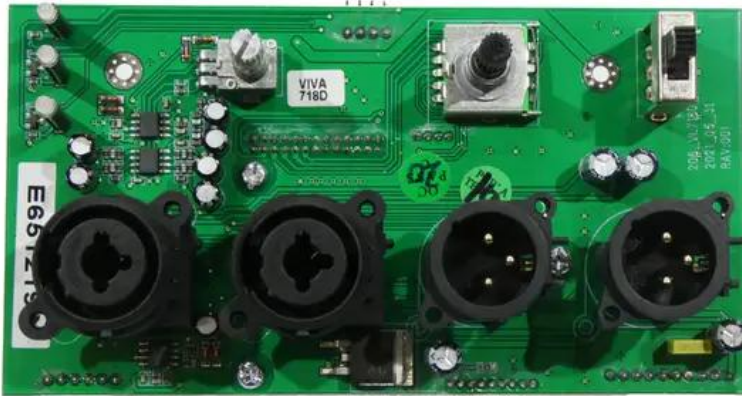

## Pcb (Pre-Amplifier) KX-181A Subwoofer

Art.n.: E6512190

GTIN: 4026397748840

---

---

### Dati tecnici :

Peso: 0,13 kg

---

---