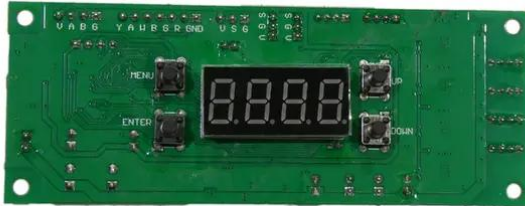

## Pcb (Display/Control) LED TMH-W120

Art.n.: E6512045  
GTIN: 4026397742688

---

## Pcb (Display/Control) LED TMH-W120

Art.n.: E6512045  
GTIN: 4026397742688

**Features :**

---