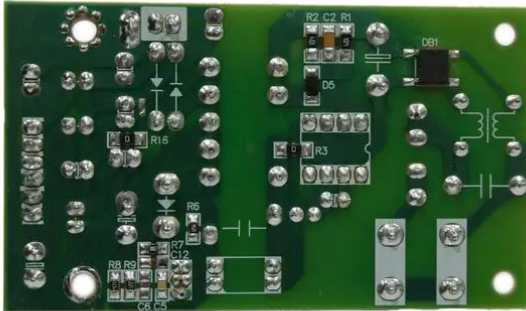

## Pcb (Power supply) PM-202FX

Art.n.: E6511984  
GTIN: 4026397748949

---

## Pcb (Power supply) PM-202FX

Art.n.: E6511984  
GTIN: 4026397748949

**Features :**

---