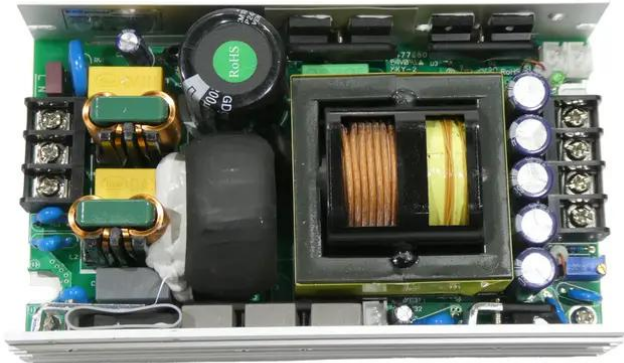

## Pcb (power supply) LED TMH-S400 CMY

**Art.n.: E6511883**  
GTIN: 4026397737653

---