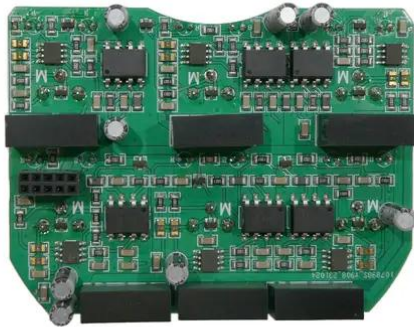

## Pcb (DMX Output) DMX Split 6 Splitter CRMX

Art.n.: E6511873  
GTIN: 4026397736670

---

## Pcb (DMX Output) DMX Split 6 Splitter CRMX

Art.n.: E6511873  
GTIN: 4026397736670

**Features :**

---