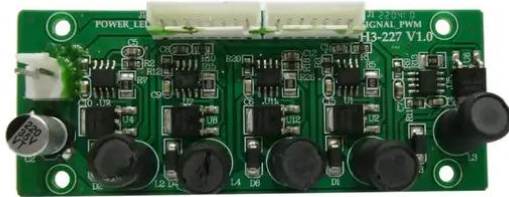

Pcb (driver) LED Z-2000 (H3-227 V1.0)

Art.n.: E6511785
GTIN: 4026397733907

Pcb (driver) LED Z-2000 (H3-227 V1.0)

Art.n.: E6511785
GTIN: 4026397733907

Features :
