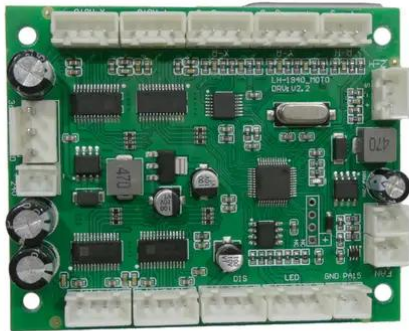

## Pcb (Motor driver) LED IP TMH-H760

Art.n.: E6511745  
GTIN: 4026397734188

---