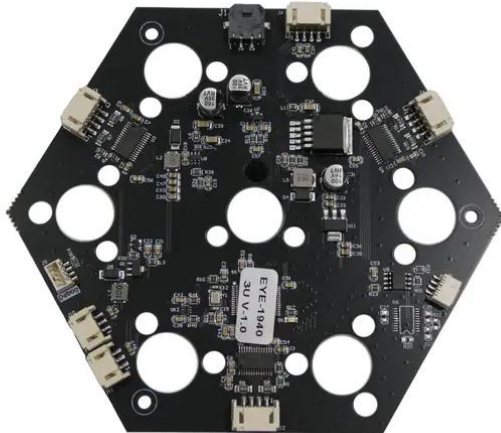

## Pcb (Motor driver) EYE-1940 (LED077B-A)

Art.n.: E6511532  
GTIN: 4026397728064

---

## Pcb (Motor driver) EYE-1940 (LED077B-A)

Art.n.: E6511532  
GTIN: 4026397728064

**Features :**

---