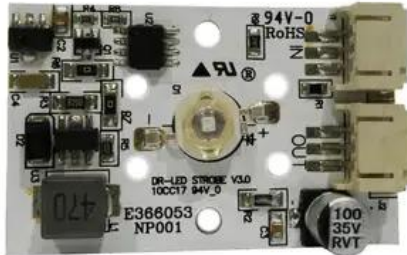

# Pcb (LED) LED KLS Scan Pro (CRT\_DR\_LED\_STROBE V3.0 UV\_2W)

Art.n.: E6511315  
GTIN: 4026397723236

---

---

## Dati tecnici :

Peso: 0,01 kg

---

---