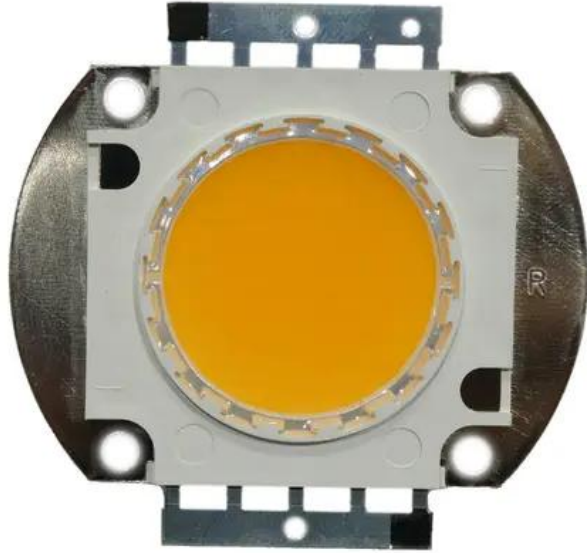

## LED COB 100W WW Audience Blinder 2x100W LED COB WW

Art.n.: E6511280

GTIN: 4026397732023

---

---