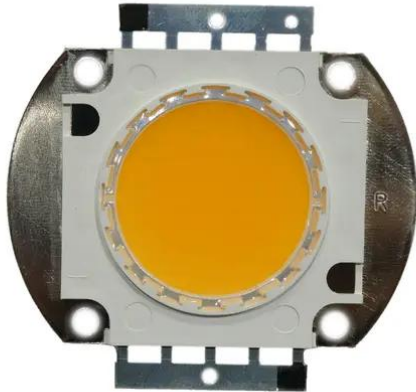

LED COB 100W WW Audience Blinder 2x100W LED COB WW

Art.n.: E6511280
GTIN: 4026397732023

LED COB 100W WW Audience Blinder 2x100W LED COB WW

Art.n.: E6511280
GTIN: 4026397732023

Features :
