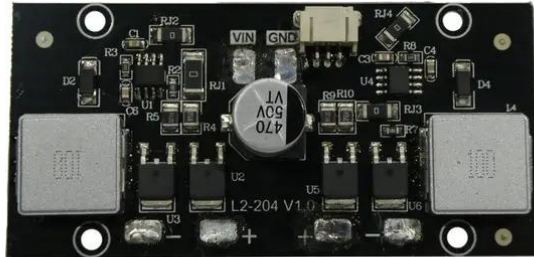

Pcb (LED-driver) Audience Blinder 2x100W LED COB WW (L2-204 V1.0)

Art.n.: E6511279
GTIN: 4026397733426

Pcb (LED-driver) Audience Blinder 2x100W LED COB WW (L2-204 V1.0)

Art.n.: E6511279
GTIN: 4026397733426