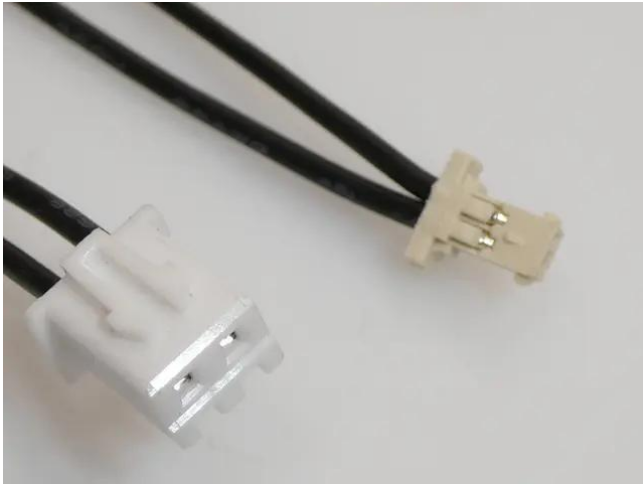

## Cables inside LED TMH-S90 temperature control

**Art.n.: E6511085**  
GTIN: 4026397713473

---

## Cables inside LED TMH-S90 temperature control

**Art.n.: E6511085**  
GTIN: 4026397713473

**Features :**

---