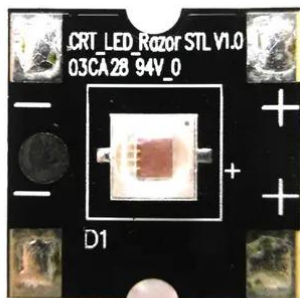

## Pcb (LED/red) Laser Derby MK2

Art.n.: E6510917  
GTIN: 4026397697827

**Prezzo di listino: 13.32 €**  
incl. 19% IVA

---

## Pcb (LED/red) Laser Derby MK2

Art.n.: E6510917  
GTIN: 4026397697827

**Features :**

---