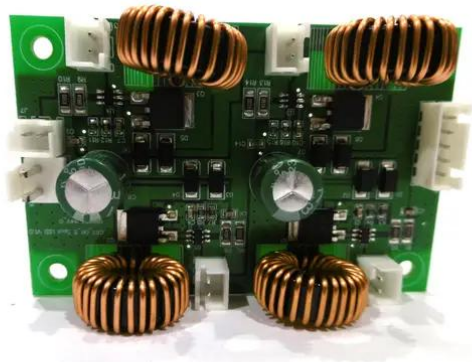

## Pcb (LED driver) Laser Derby MK2

**Art.n.: E6510916**  
GTIN: 4026397697896

---

## Pcb (LED driver) Laser Derby MK2

**Art.n.: E6510916**  
GTIN: 4026397697896

**Features :**

---