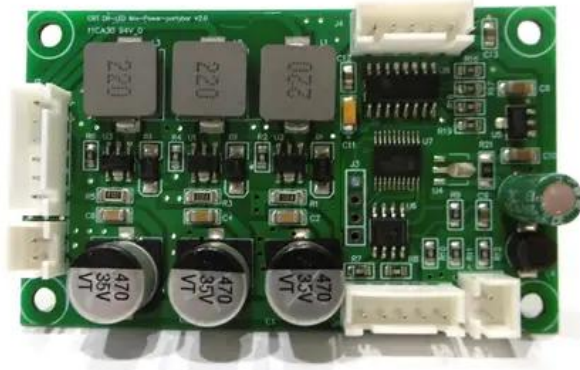

---

**Pcb (Driver/Derby) KLS Scan Next FX (CRT DR-LED MIX PARTYBAR V2.0)** Art.n.: E6510889

GTIN: 4026397698046

---

---

**Features :**

---

**Dati tecnici :**

Peso : 0,03 kg

Lunghezza : 0.07 m

Larghezza : 0.04 m

Altezza : 0.01 m