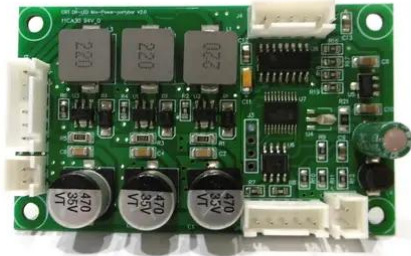

Pcb (Driver/Derby) KLS Scan Next FX (CRT DR-LED MIX PARTYBAR V2.0)

Art.n.: E6510889
GTIN: 4026397698046

Pcb (Driver/Derby) KLS Scan Next FX (CRT DR-LED MIX PARTYBAR V2.0)

Art.n.: E6510889
GTIN: 4026397698046