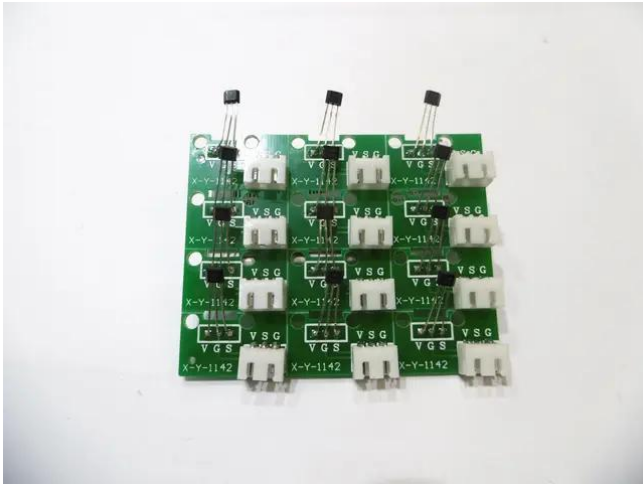

Pcb (magnetic sensor) LED TMH-46 Moving-Head Wash ()

Art.n.: E6510657
GTIN: 4026397671957

Pcb (magnetic sensor) LED TMH-46 Moving-Head Wash ()

Art.n.: E6510657
GTIN: 4026397671957

Features :
