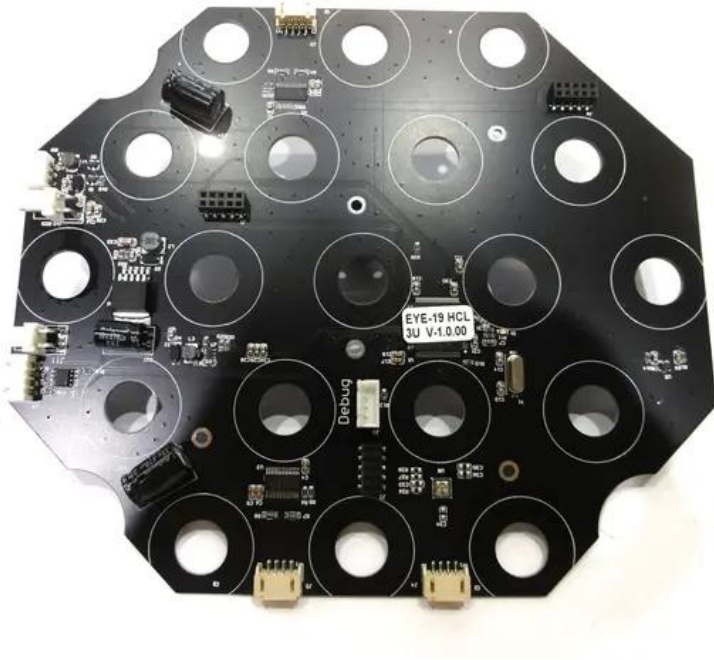

## Pcb (Control) EYE-19 HCL (LED054A) V1.0

Art.n.: E6510603

GTIN: 4026397667769

---

---

### Dati tecnici :

Peso: 0,11 kg

---

---