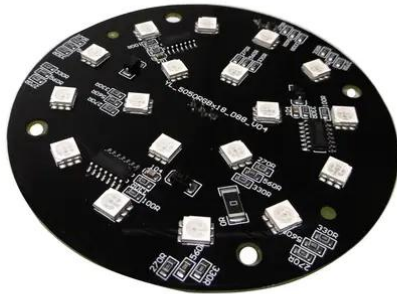

Pcb (LED) LED Umbrella (YL_5050RGBx18_D88_V04)

Art.n.: E6510356
GTIN: 4026397656206

Pcb (LED) LED Umbrella (YL_5050RGBx18_D88_V04)

Art.n.: E6510356
GTIN: 4026397656206

Features :
