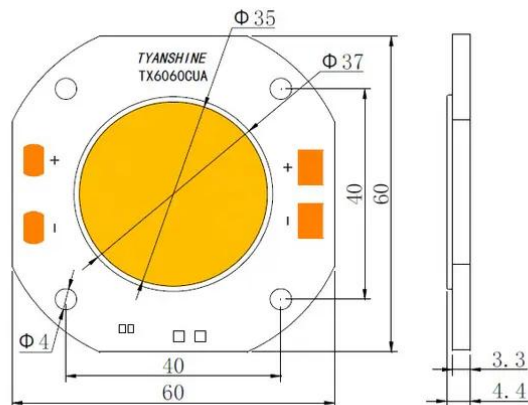

LED COB 250W 3000K LED PFE-250 3000K Profile Spot (TX-6060W250D180CUY)

Art.n.: E6510308
GTIN: 4026397654943

Prezzo di listino: 314.87 €
incl. 19% IVA

LED COB 250W 3000K LED PFE-250 3000K Profile Spot (TX-6060W250D180CUY)