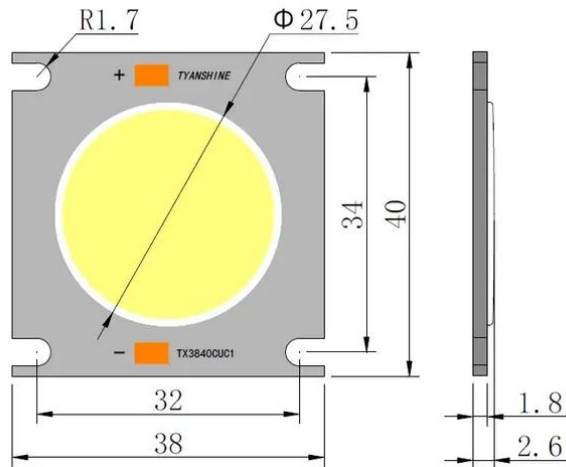

LED COB 150W 3000K LED PFE-120 (TX-3840W150D180CUY-C02AH95)

Art.n.: E6510101
GTIN: 4026397648201

LED COB 150W 3000K LED PFE-120 (TX-3840W150D180CUY-C02AH95)

Art.n.: E6510101
GTIN: 4026397648201

Features :
