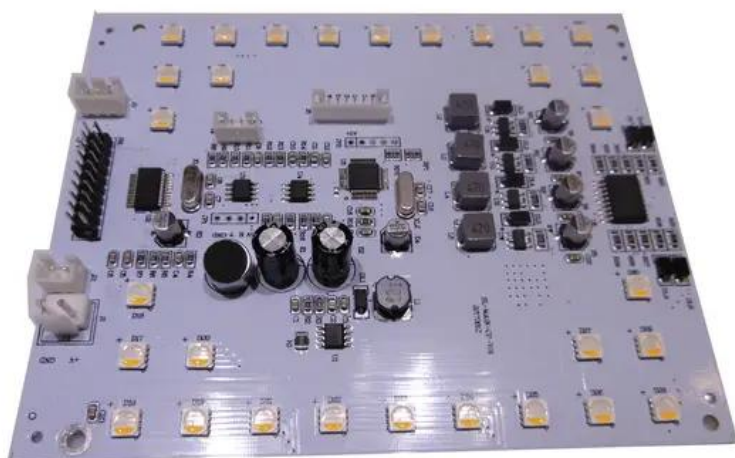

## Pcb (LED) AKKU UP-1 Glow QCL Spot Quick DMX (SL-MAIN-CP-V01)

Art.n.: E6509558

GTIN: 4026397628296

---