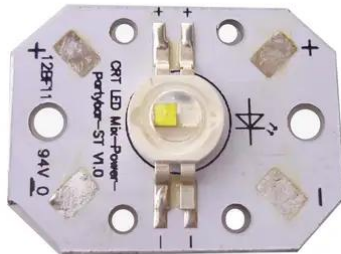

## PCB (LED) BCL 3W LED KLS- Kombo Laser Pro (CRT LED Mix- Power-partybar-ST V1.0)

Art.n.: E6509505  
GTIN: 4026397623536

---

## PCB (LED) BCL 3W LED KLS- Kombo Laser Pro (CRT LED Mix- Power-partybar-ST V1.0)

Art.n.: E6509505  
GTIN: 4026397623536

Features :

---