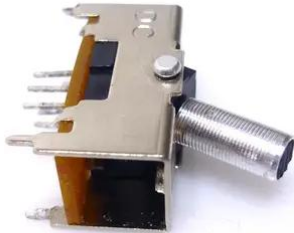

Switch (channel) RRM-502 6-pin button silver inside black

Art.n.: E6509309
GTIN: 4026397613322

Switch (channel) RRM-502 6-pin button silver inside black

Art.n.: E6509309
GTIN: 4026397613322

Features :
