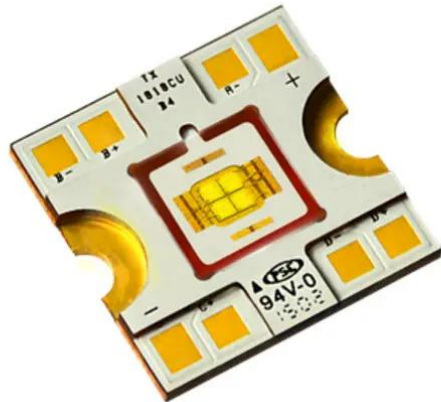

LED COB 30W CW TMH-41 Hypno (TX-1818W30FC120-CUHCNG-A01)

Art.n.: E6508971
GTIN: 4026397595468

LED COB 30W CW TMH-41 Hypno (TX-1818W30FC120-CUHCNG-A01)

Art.n.: E6508971
GTIN: 4026397595468

Features :
