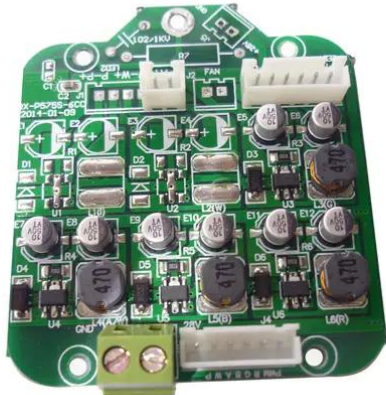

## Pcb (LED driver) AKKU UP-1 QCL Flex Spot QuickDMX

Art.n.: E6508945  
GTIN: 4026397593419

---

## Pcb (LED driver) AKKU UP-1 QCL Flex Spot QuickDMX

Art.n.: E6508945  
GTIN: 4026397593419

**Features :**

---