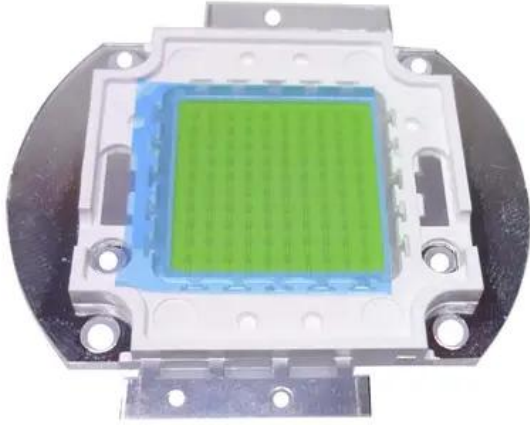

## LED COB 100W CW (JX-SPEC-WW-0100)

Art.n.: E6508902

GTIN: 4026397591354

---