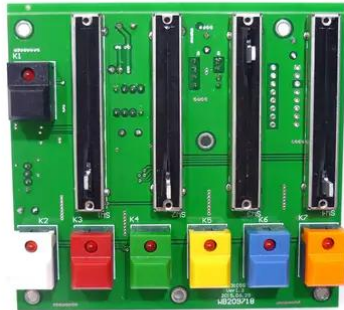

## Pcb (Control panel) SL-350 Seach Light (SG-DXKTV04)

Art.n.: E6508826  
GTIN: 4026397580266

---

## Pcb (Control panel) SL-350 Seach Light (SG-DXKTV04)

Art.n.: E6508826  
GTIN: 4026397580266

**Features :**

---