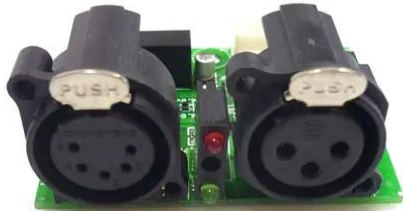

Platine (DMX/OUT) DMX Split 8X RDM

Art.n.: E6508297
GTIN: 4026397571530

Platine (DMX/OUT) DMX Split 8X RDM

Art.n.: E6508297
GTIN: 4026397571530

Features :
