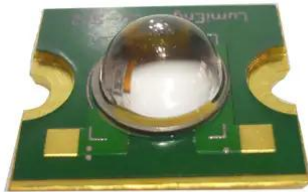

LED COB 20W CW Wave (LumiEngin-Cu-SC2)

Art.n.: E6508075
GTIN: 4026397548297

LED COB 20W CW Wave (LumiEngin-Cu-SC2)

Art.n.: E6508075
GTIN: 4026397548297

Features :
