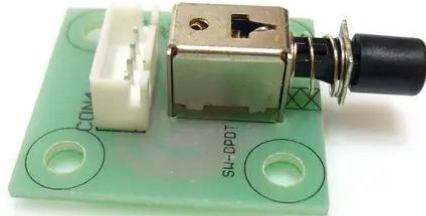

Switch (Terminate) DMX SPLIT 8X

Art.n.: E6507601
GTIN: 4026397536331

Switch (Terminate) DMX SPLIT 8X

Art.n.: E6507601
GTIN: 4026397536331

Features :
