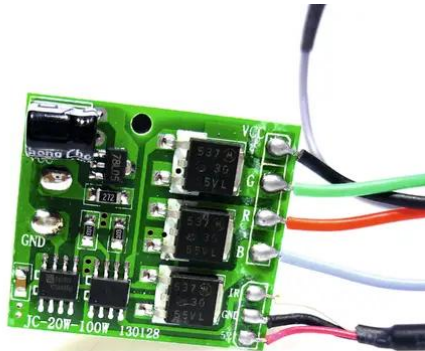

## Pcb (Control) FL-30 COB JC-20W-100W

Art.n.: E6507585  
GTIN: 4026397527704

---

## Pcb (Control) FL-30 COB JC-20W-100W

Art.n.: E6507585  
GTIN: 4026397527704

**Features :**

---