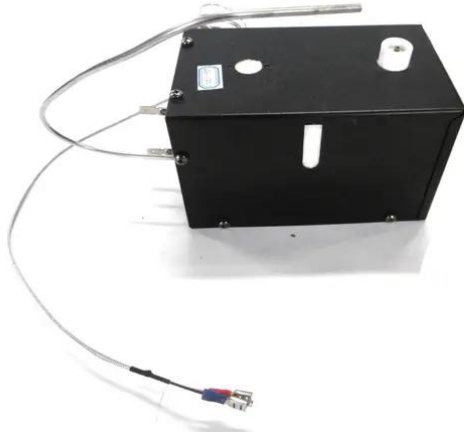

## Heating element 1500W NSF-350

**Art.n.: E6507403**  
GTIN: 4026397562842

---

## Heating element 1500W NSF-350

**Art.n.: E6507403**  
GTIN: 4026397562842

**Features :**

---