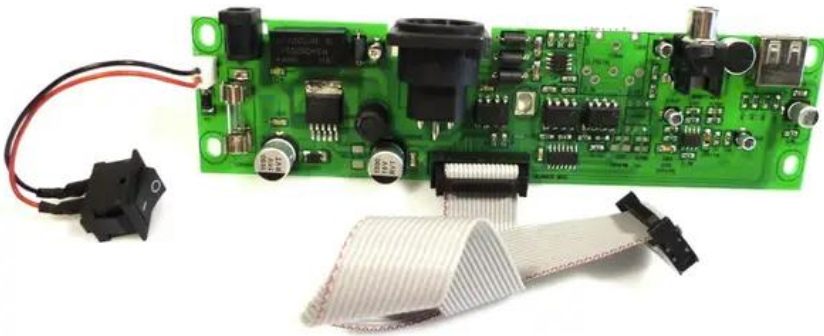

## Pcb (Connection) DMX Commander

Art.n.: E6505925

GTIN: 4026397466935

---

---

### Dati tecnici :

Peso: 0,08 kg

---

---