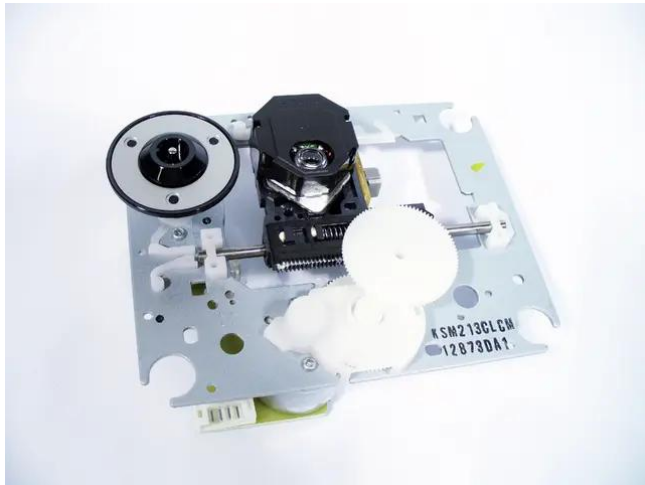

## Laser pick up KSM-213 VCS with motor

Art.n.: E0190277  
GTIN: 4026397318876

---

## Laser pick up KSM-213 VCS with motor

Art.n.: E0190277  
GTIN: 4026397318876

**Features :**

---