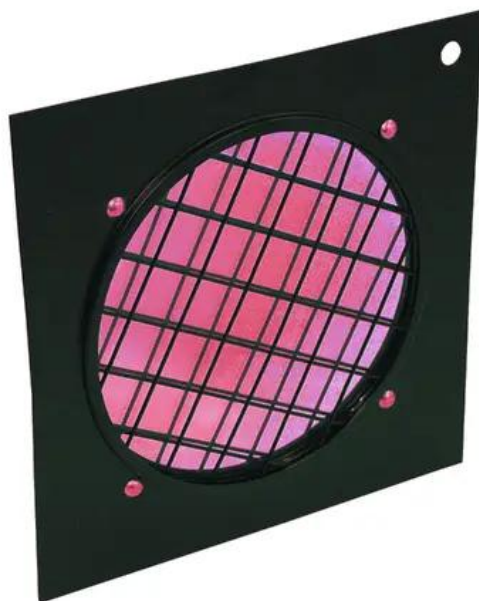

EUROLITE Magenta Dichroic Filter bla. Frame PAR-56

Dichroic filter

Art.n.: 9430140A

GTIN: 4026397180404

Descrizione :

When ordering color filters, please state the color-no. and the article-no. in order to prevent misunderstandings and false deliveries.

Features :

- The professional solution!
- Color filter with highest constancy
- No more fading-out and burn-outs
- For adding colour to a white beam
- Attached in color filter frames
- Great variety of colors
- Dimensions 225 x 225 mm
- For PAR 56 profi-spot

Logistica

EAN / GTIN: 4026397180404

Peso : 0,36 kg

Lunghezza : 0.23 m

Larghezza : 0.23 m

Altezza : 0.01 m

Dati tecnici :

Materiale:	Dichroitic glass
Colore:	Magenta
Misure:	Lunghezza: 225 cm Larghezza: 225 cm
Peso:	0,29 kg