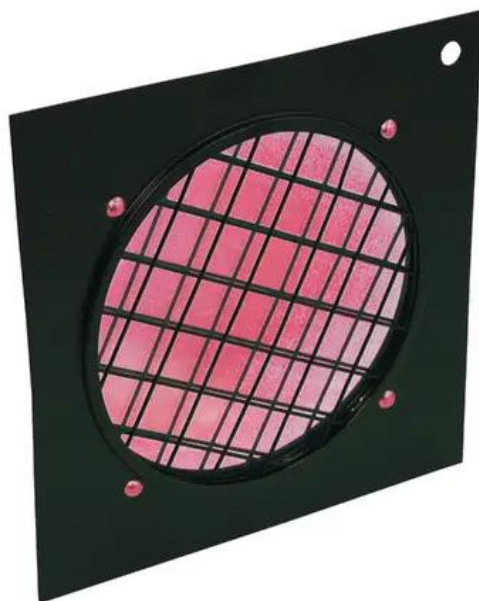

## EUROLITE Red Dichroic Filter black frame f. PAR-56

Dichroic filter

Art.n.: 9430130A

GTIN: 4026397180350

### Descrizione :

When ordering color filters, please state the color-no. and the article-no. in order to prevent misunderstandings and false deliveries.

### Features :

- The professional solution!
- Color filter with highest constancy
- No more fading-out and burn-outs
- For adding colour to a white beam
- Attached in color filter frames
- Great variety of colors
- Dimensions 225 x 225 mm
- For PAR 56 profi-spot

### Dati tecnici :

Materiale: Dichroitic glass

Colore: Rosso

Peso: 0,33 kg

**Contenuto della confezione:**

---