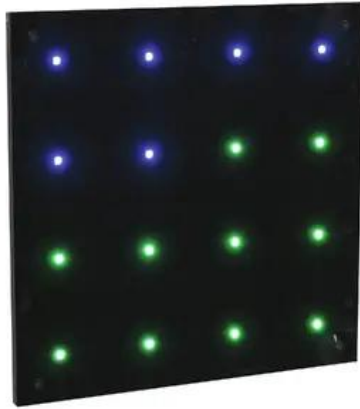

EUROLITE LED Pixel Panel 16 DMX

DMX controlled pixel panel with 3in1 LEDs

Art.n.: 51928739

GTIN: 4026397395051

Features :

- Operable in stand-alone mode with Master/Slave function or via DMX interface
- DMX512 control possible via any commercial DMX controller (occupies 48 channels)
- Sound-control via built-in microphone
- Speed of the 22 internal programs and color change in Auto mode adjustable via DIP switches
- Each of the 16 TCL LEDs can be controlled individually
- Through the close chip placement of the multichip technology, an exquisite color mix even with short distances to the illuminated surface is provided
- Perfect solution as decorative lighting for shops, display windows, hotels, bars, clubs or interior furnishings
- Installation on a wall or on a truss system possible
- Create sensational light effect walls by connecting several LED panels
- Feed-through output allows to power up to 8 devices
- Switch-mode power supply for operation between 90 and 240 Volts
- Connection via IEC power cord with safety-plug (not included in delivery)
- Il dispositivo è raffreddato tramite Raffreddamento a convezione passiva
- Controllabile via stand-alone; DMX

Logistica

EAN / GTIN: 4026397395051

Peso : 1,55 kg

Lunghezza : 0.30 m

Larghezza : 0.30 m

Altezza : 0.11 m

Dati tecnici :

Alimentazione elettrica:	100-240 V AC, 50/60 Hz
Potenza totale installata:	17,00 W
Raffreddamento:	Raffreddamento a convezione passiva
Attivazione:	Stand-alone; DMX

Fixtures disponibili per:	LED PC-Control 512
Angolazione del fascio di luce (1/2 picco):	120°
Colore della custodia:	Nero
Misure:	Larghezza: 25 cm Profondità: 25 cm Altezza: 5 cm
Peso:	1,30 kg
DMX channels:	48
DMX connection:	3-pin XLR
Sound-control:	via built-in microphone
LED type:	Tricolor, SMD 5050
LED number:	16
Beam angle:	120°
Pixel pitch:	62.5 mm
Dimensions (L x W x H):	250 x 250 x 50 mm
Prodotto speciale:	Non destinato all'illuminazione di ambienti domestici
Destinazione d'uso:	Illuminazione per effetti speciali