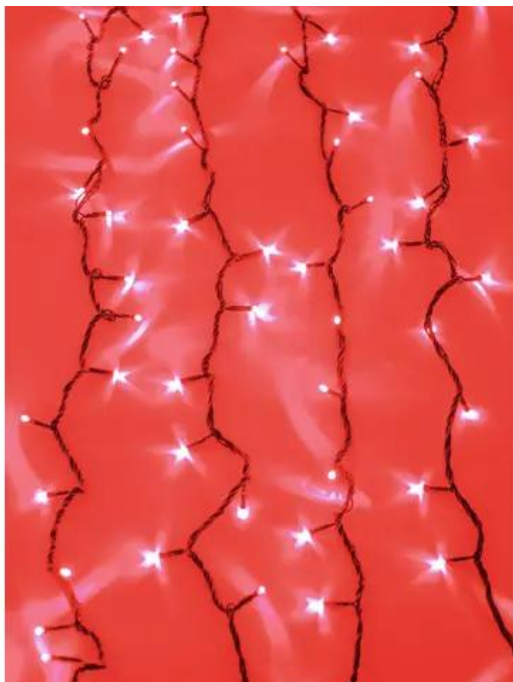

EUROLITE LED Waterfall Light 2400 red LEDs

LED curtain with waterfall effect

Art.n.: 50499082

GTIN: 4026397505818

Features :

- LED light chain with waterfall effect for decorative lighting
- Absolute eyecatcher for any room
- Creates a unique atmosphere
- 3 x 10 meters
- Chaser effect with adjustable speed
- Dimmable
- Easy handling and installation
- Ready for connection with 1.5 m feed line
- Color: red

Potenza totale installata: 213,00 W

Peso: 8,01 kg

LED number: 2400

LED number/strand: 120

LED space: 8.5 cm

Number of strands: 20

Strand space: 15 cm

Dimensions (W x H): 3 x 10 m

Feed line:	1.5 m
Prodotto speciale:	Non destinato all'illuminazione di ambienti domestici
Destinazione d'uso:	Illuminazione per effetti speciali

Contenuto della confezione:
