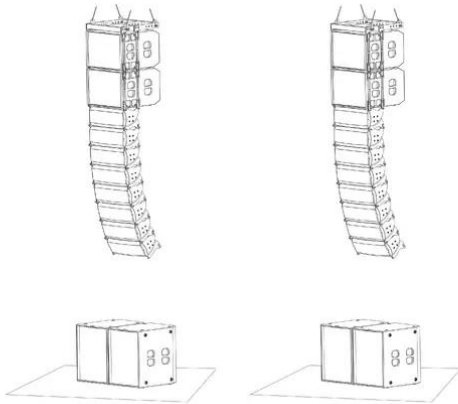

## CLA Basic System MK2 L complete

Compact line array for permanent installations and touring purposes

Art.n.: 11041058  
GTIN:

### Features :

---

- Large basis set suitable for large open airs
- Time saving 2-man installation directly from the transport case
- Low weight of the whole construction and reduced demands for the flying points
- Tight locking pins eliminating vibration noise
- Flying hardware regularly tested by an independent and accredited testing institute
- The set includes four CLA-115 bass reflex subwoofers, four CLA-118 floor subwoofers and sixteen CLA-228 MKII tops as well as two matching flying brackets
- PSSO CLA-118 Floor Subwoofer
- 18" bassreflex subwoofer with 800 W RMS
- Powerful bassreflex subwoofer
- 45 cm woofer (18") with 115 mm voice coil with aluminum chassis
- Housing made of several layer 18 mm birch plywood
- Extremely rugged surface finish
- Integrated locking-system for optional wheel boards
- 8 rubber feet with fitting sinkings