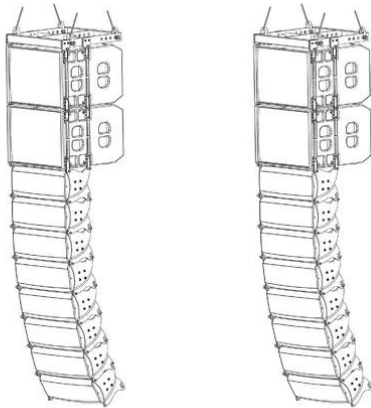

CLA Basic System MK2 M complete

Compact line array for permanent installations and touring purposes

Art.n.: 11041057
GTIN:

CLA Basic System MK2 M complete

Compact line array for permanent installations and touring purposes

Art.n.: 11041057
GTIN:

Features :

- Medium basis set most suitable for live music or clubs with several hundred people, also applicable as groundstack
- Time saving 2-man installation directly from the transport case
- Low weight of the whole construction and reduced demands for the flying points
- Tight locking pins eliminating vibration noise
- Flying hardware regularly tested by an independent and accredited testing institute
- The set includes four CLA-115 bass reflex subwoofers and 16 CLA-228 MKII tops as well as two matching flying brackets
- PSSO CLA-115 LINE ARRAY Subwoofer
- 15" bassreflex subwoofer with 500 W RMS
- Compact line array for permanent installations and touring purposes
- Powerful bassreflex subwoofer
- 38 cm woofer (15") with 100 mm voice coil with aluminum chassis
- Housing made of several layer 15 mm birch plywood
- Extremely rugged surface finish