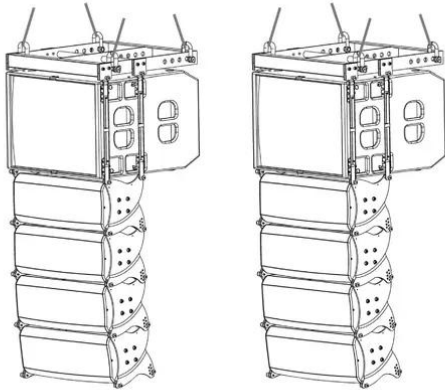

CLA Basic System MK2 S complete

Compact line array for permanent installations and touring purposes

Art.n.: 11041056
GTIN:

CLA Basic System MK2 S complete

Compact line array for permanent installations and touring purposes

Art.n.: 11041056
GTIN:

Features :

- Small basis set most suitable for live music or clubs with several hundred people, also applicable as groundstack
- Time saving 2-man installation directly from the transport case
- Low weight of the whole construction and reduced demands for the flying points
- Tight locking pins eliminating vibration noise
- Flying hardware regularly tested by an independent and accredited testing institute
- The set includes two CLA-115 bass reflex subwoofers and eight CLA-228 MKII tops as well as two matching flying brackets
- PSSO CLA-115 LINE ARRAY Subwoofer
- 15" bassreflex subwoofer with 500 W RMS
- Compact line array for permanent installations and touring purposes
- Powerful bassreflex subwoofer
- 38 cm woofer (15") with 100 mm voice coil with aluminum chassis
- Housing made of several layer 15 mm birch plywood
- Extremely rugged surface finish