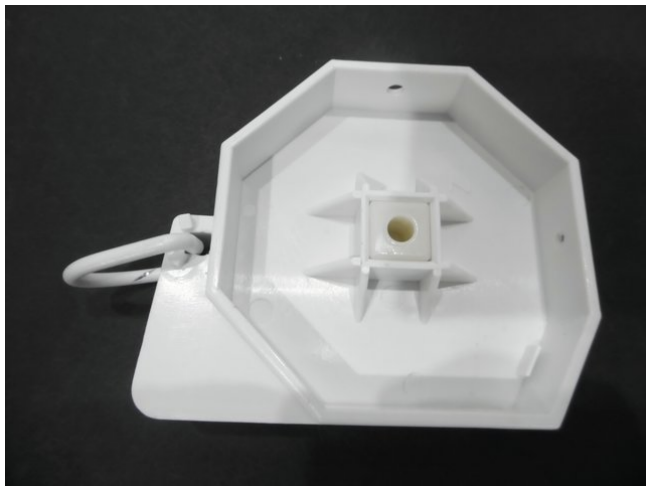

housing part (Plastic/right/big) projection screen white

Réf. : E6519859

GTIN: 4026397704525

Prix de catalogue: 6.68 €
TVA 19% incl.

housing part (Plastic/right/big) projection screen white

Réf. : E6519859