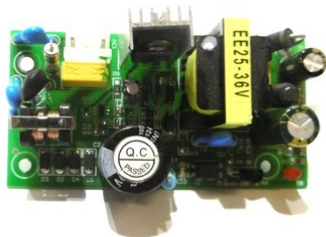

---

**Pcb (Power supply) 12V/3A LED  
SLS-360 UV 36x1W Floor  
(T12V3A-6PCB)**

Réf. : E6519746  
GTIN: 4026397698688

**Prix de catalogue: 32.56 €**  
TVA 19% incl.

---

**Pcb (Power supply) 12V/3A LED  
SLS-360 UV 36x1W Floor  
(T12V3A-6PCB)**